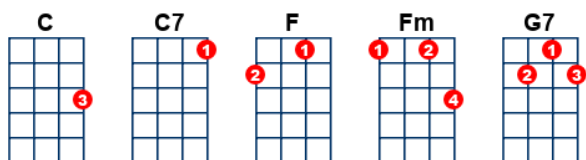

Walking After Midnight [C]

artist:Patsy Cline , writer:Don Hecht and Alan Block

Don Hecht and Alan Block, Patsy Cline - <https://www.youtube.com/watch?v=bsRNCvHXHHU>
[I go out \[C\] walking after \[C7\] midnight](#)
[Out in the \[F\] moonlight just \[Fm\] like we used to do](#)
[I'm always \[C\] walking after \[F\] midnight](#)
[\[G7\] Searching for \[C\] you \[G7\]](#)

I go out [C] walking, after [C7] midnight
Out in the [F] moonlight just [Fm] like we used to do
I'm always [C] walking, after [F] midnight [G7] searching for [C] you

[G7] I walk for [C] miles, along the [C7] highway
Well that's just [F] my way of [Fm] saying I love you
I'm always [C] walking after [F] midnight [G7] searching for [C] you

[C7] I stop to [F] see a weeping willow
Crying on his pillow [C] maybe he's [G7] crying for [C] me [C7]
And [F] as the skies turn gloomy
Night winds whisper to me I'm [C] lonesome as I can [G7] be

I go out [C] walking, after [C7] midnight
Out in the [F] starlight just [Fm] hoping you may be
Somewhere a [C] walking after [F] midnight [G7] searching for [C] me